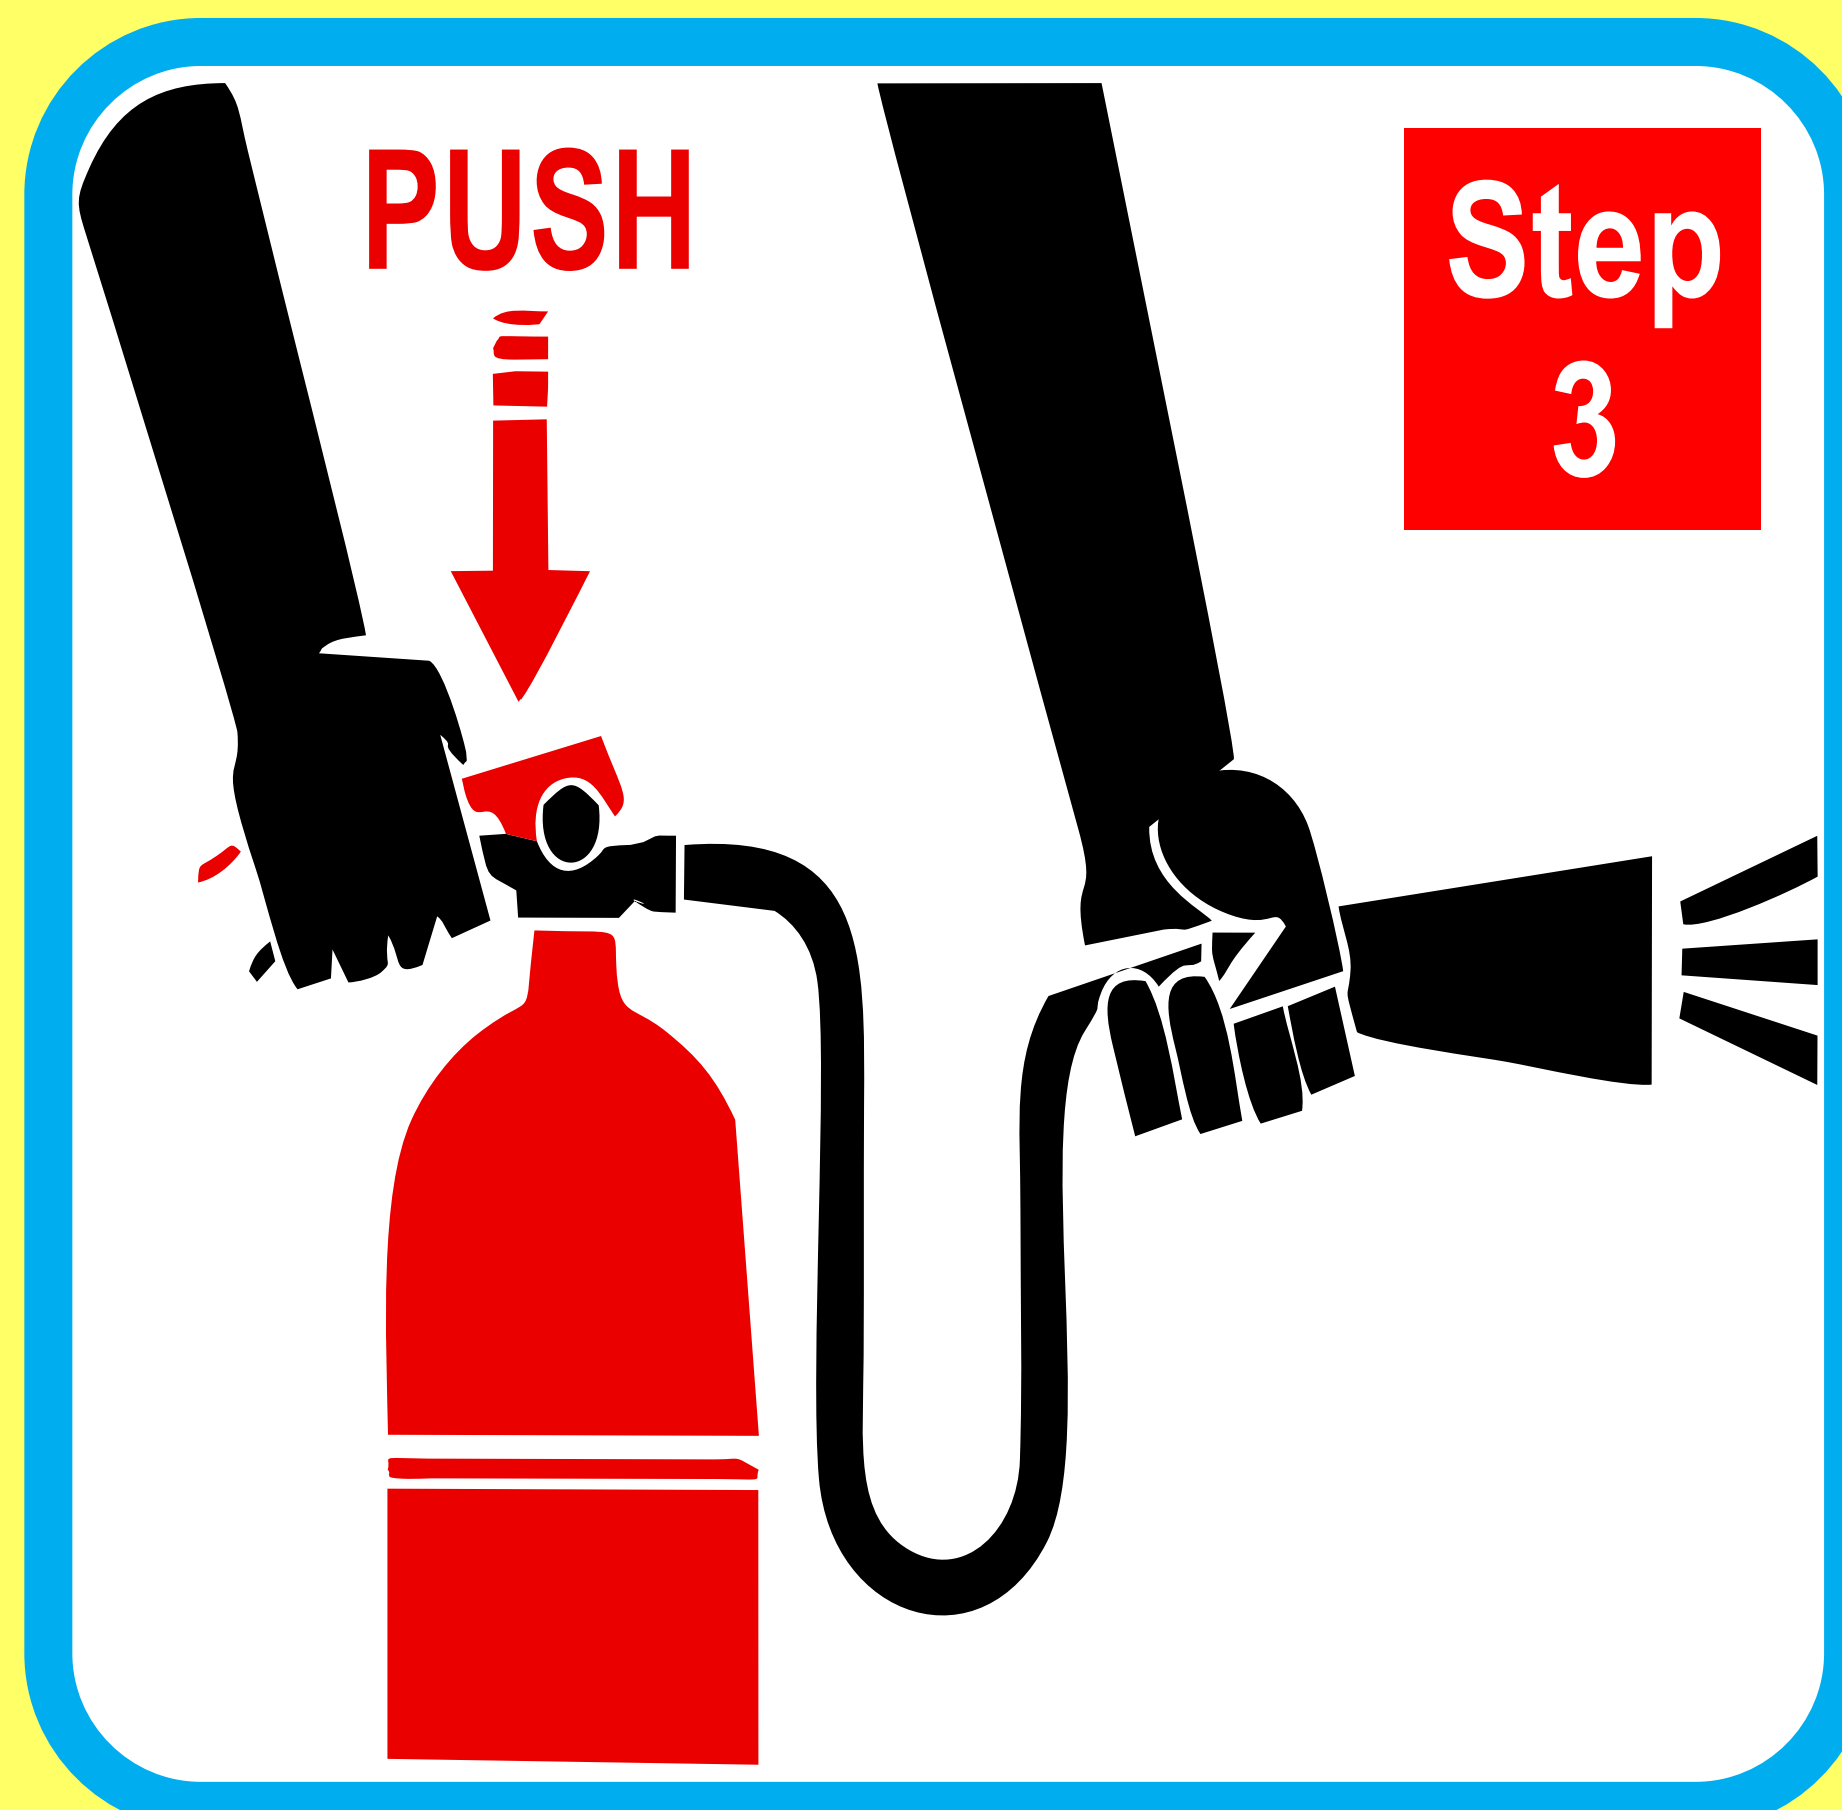

# Use of Fire Extinguisher at Workplace

**P**ull  
Pull the pin  
(or other motion) to  
unlock the extinguisher

**A**im  
Aim at the base  
(bottom) of the fire and stand  
6-10 feet away

**S**queeze  
Squeeze the  
lever to discharge the  
agent

**S**weep  
Sweep the spray  
from left to right until the  
flames are totally extinguished