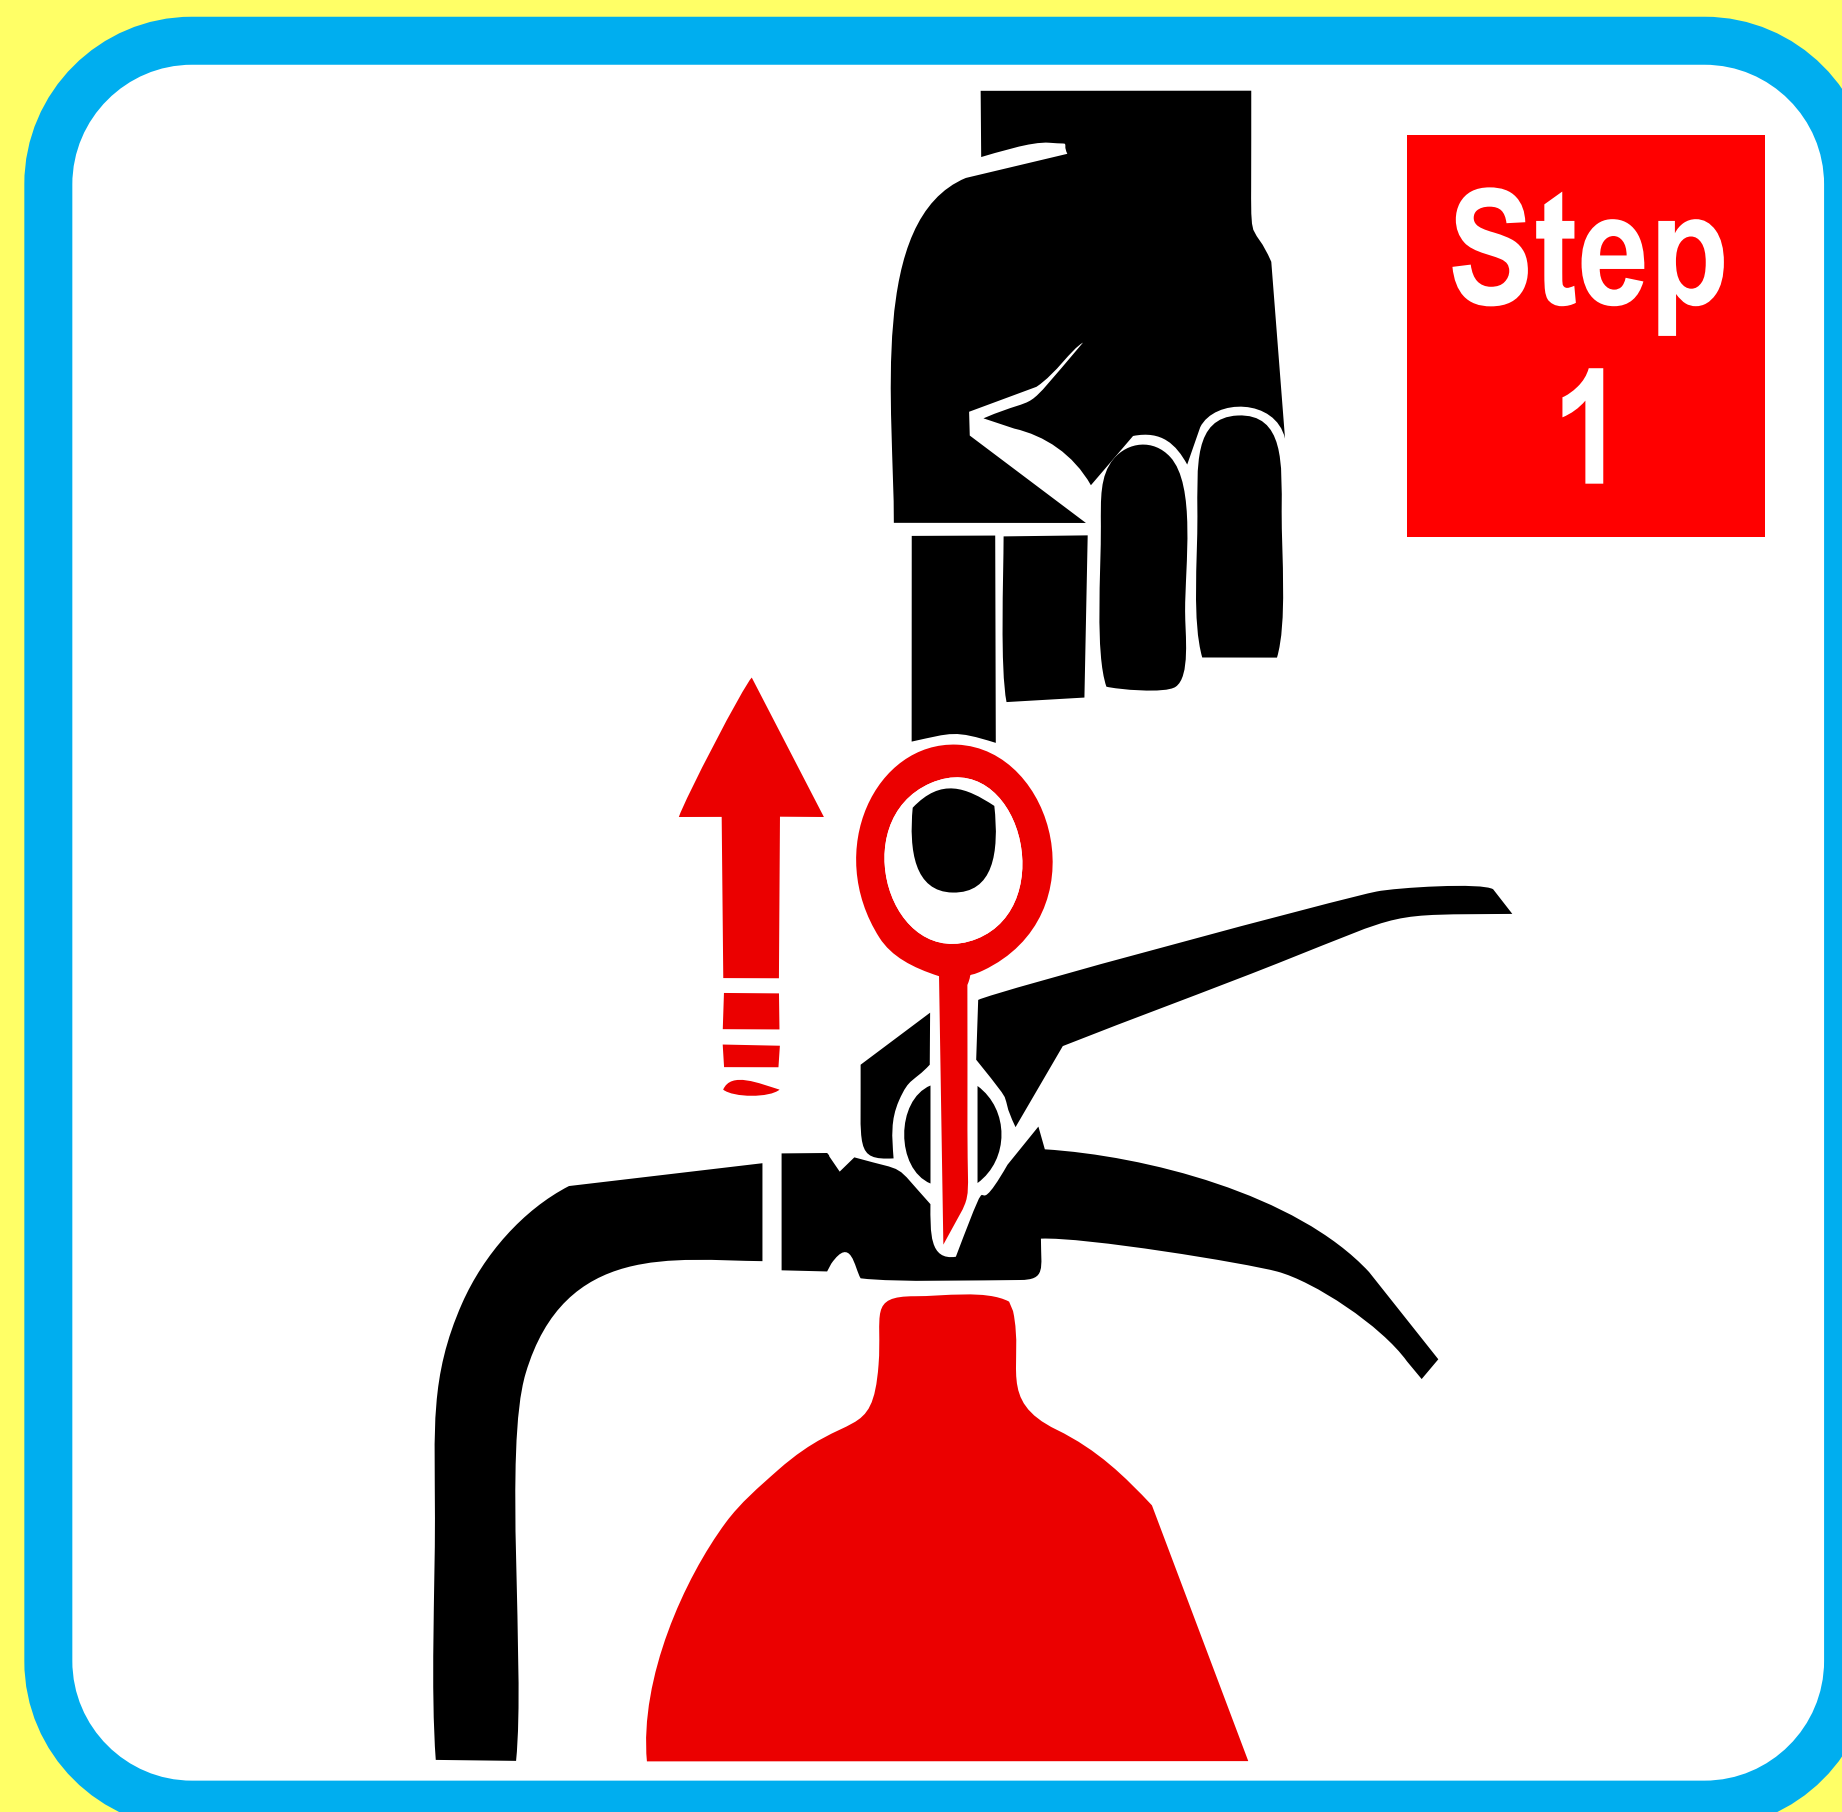

# Use of Fire Extinguisher at Workplace

**P**ull  
Pull the pin  
(or other motion) to  
unlock the extinguisher

**A**im  
Aim at the base  
(bottom) of the fire and stand  
6-10 feet away

**S**queeze  
Squeeze the  
lever to discharge the  
agent

**S**weep  
Sweep the spray  
from left to right until the  
flames are totally extinguished